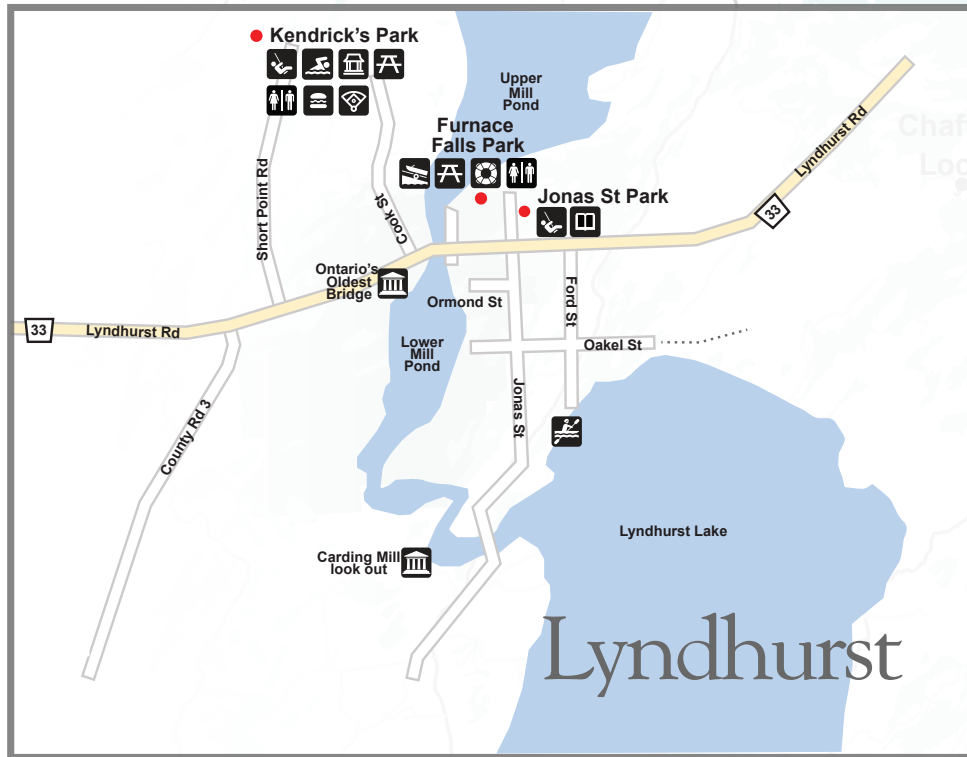

Come, Join Us ... Township of Leeds and the Thousand Islands

driftscape™
TOUR. EXPLORE. DISCOVER.

Contact us:
1-866-220-2327 or 613-659-2415
leeds1000islands.ca

- | | | |
|------------------|-----------------------|-----------------|
| Parkway Trail | Amazing Places | Pickleball |
| Ball Diamond | Hall | Playground |
| Beach | Harbour | Public Washroom |
| Boat Cruise | Helicopter Tour | Skatepark |
| Boat Launch | Historical Attraction | Splashpad |
| Canteen | Kayaking Canoeing | Trails |
| Casino | Library | Train |
| Charging Station | Park Picnic Tables | Wifi |
| Courts | Pavilion | |
| Dock | | |