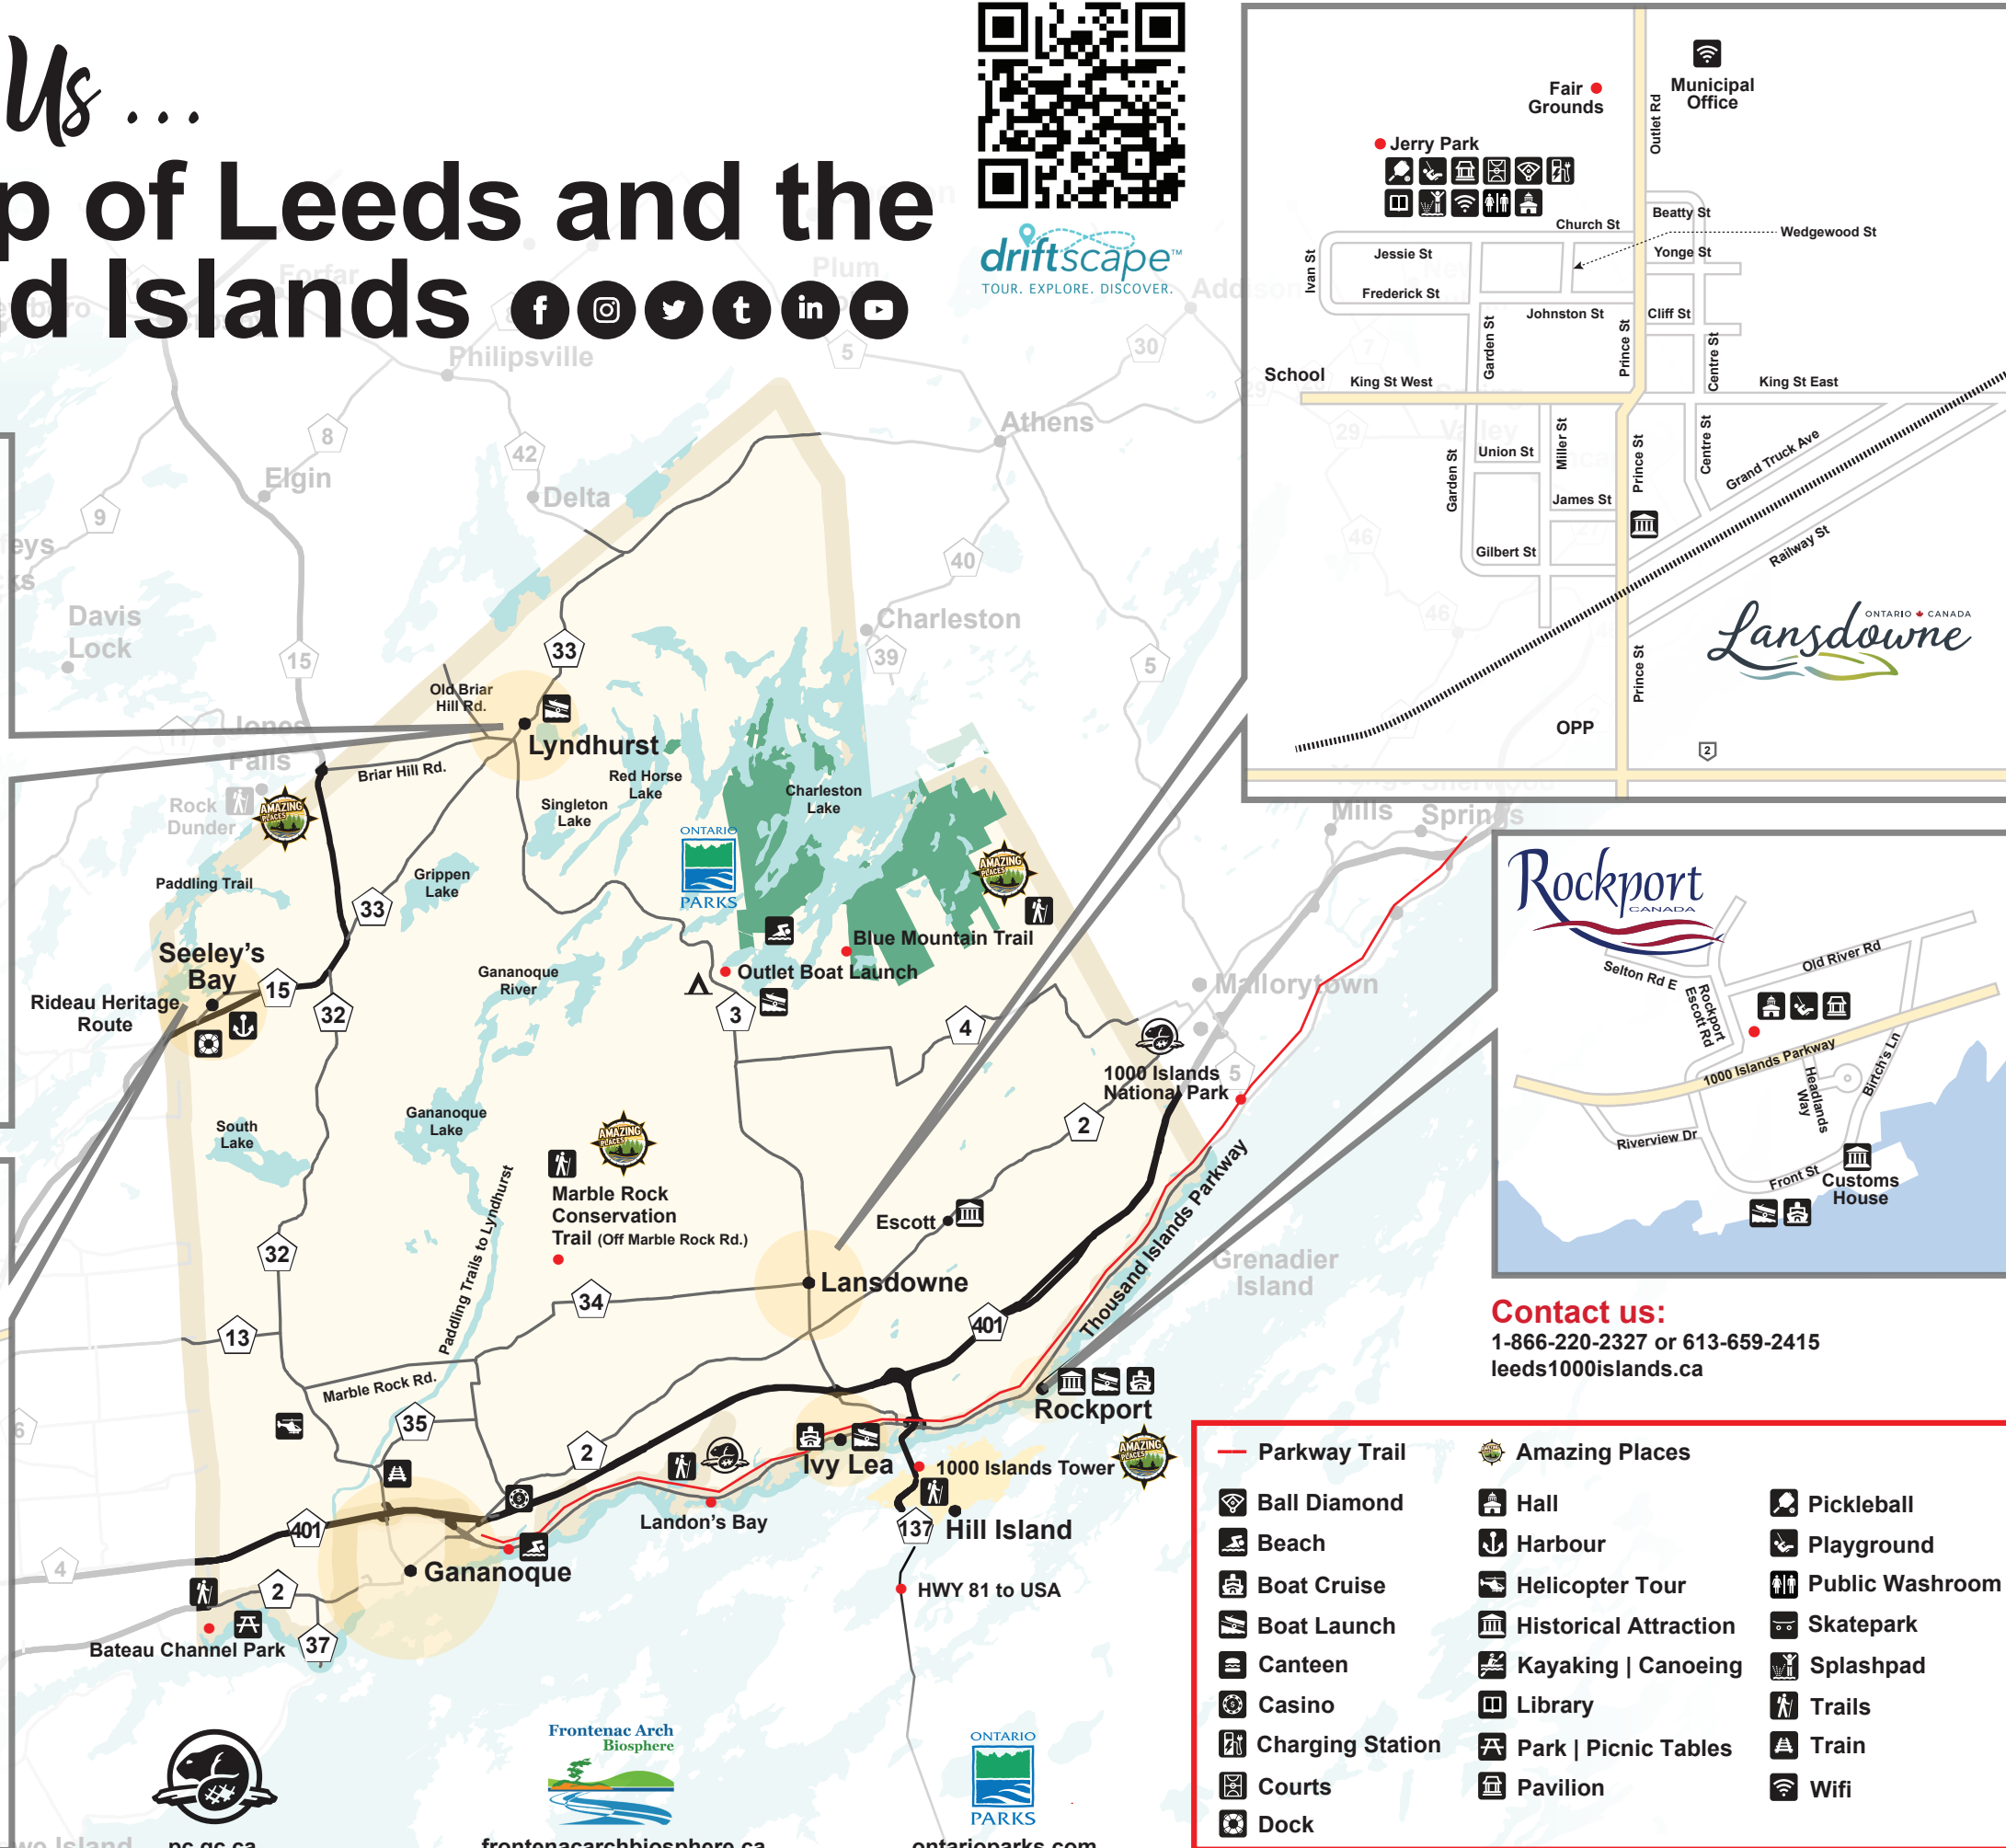

Come, Join Us ... Township of Leeds and the Thousand Islands

driftscape™
TOUR. EXPLORE. DISCOVER.

Contact us:
1-866-220-2327 or 613-659-2415
leeds1000islands.ca

- | | | |
|------------------|-----------------------|-----------------|
| Parkway Trail | Amazing Places | Pickleball |
| Ball Diamond | Hall | Playground |
| Beach | Harbour | Public Washroom |
| Boat Cruise | Helicopter Tour | Skatepark |
| Boat Launch | Historical Attraction | Splashpad |
| Canteen | Kayaking Canoeing | Trails |
| Casino | Library | Train |
| Charging Station | Park Picnic Tables | Wifi |
| Courts | Pavilion | |
| Dock | | |